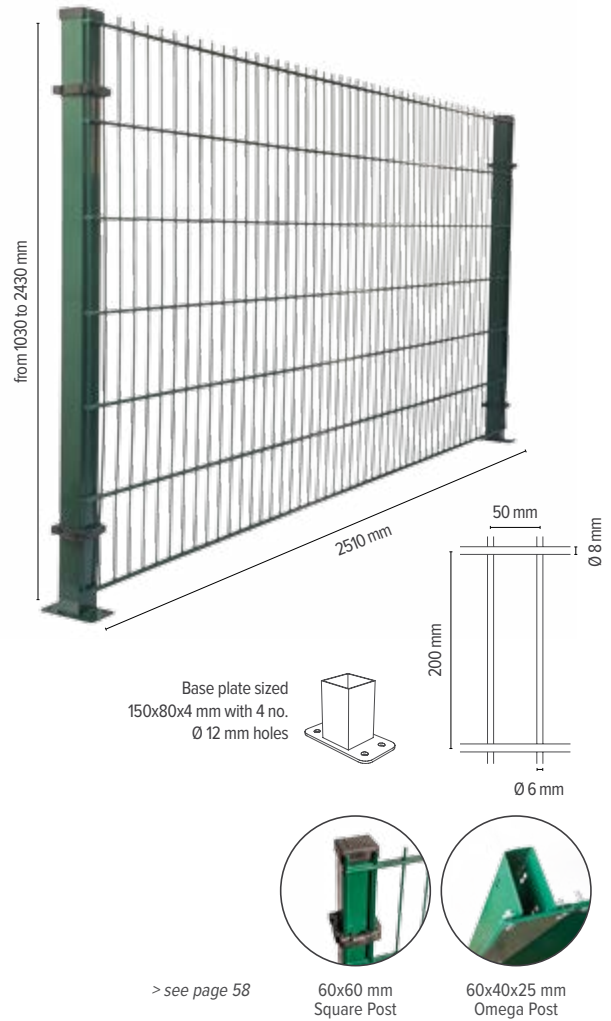

RECINTHA® 202

The linearity of the mesh gives this fence a stylish look, while double horizontal wires makes it robust and secure; the system reaches its best when installed with Omega post.

The RECINTHA® 202 maintains high security standards, whilst ensuring a pleasing look.

TECHNICAL DETAILS

Dimensions

- > Mesh 50x200 mm
- > Double wire: 8 mm horizontal, 6 mm vertical

Material

- > S235JR UNI EN 10025 galvanized Steel

Coating

- > Polyester powder coating

Colours

- > RAL 6005 green, other RAL colours available on demand

Fixing system

- > Universal MP joint > see page 61
- > Cover plate with security bolts (only with Omega post) > see page 58

Gates

- > Single, double or sliding leaf gates

APPLICATIONS

- > Industrial buildings
- > Residential buildings
- > Parking areas
- > Airports
- > Military sites

PRODUCT SPECIFICATIONS

High-resistance fencing type 202 made of electro-welded wire mesh panels, 50x200 mm opening, with double 8 mm horizontal and 6 mm vertical wires, completed by a symmetrical Omega profile post a predrilled cover plate and secured by stainless steel anti-theft bolts. Painted by thermosetting polyester powder coating. Post centre-to-centre distance: 2540 mm with Omega post, 2510 mm with square post section.